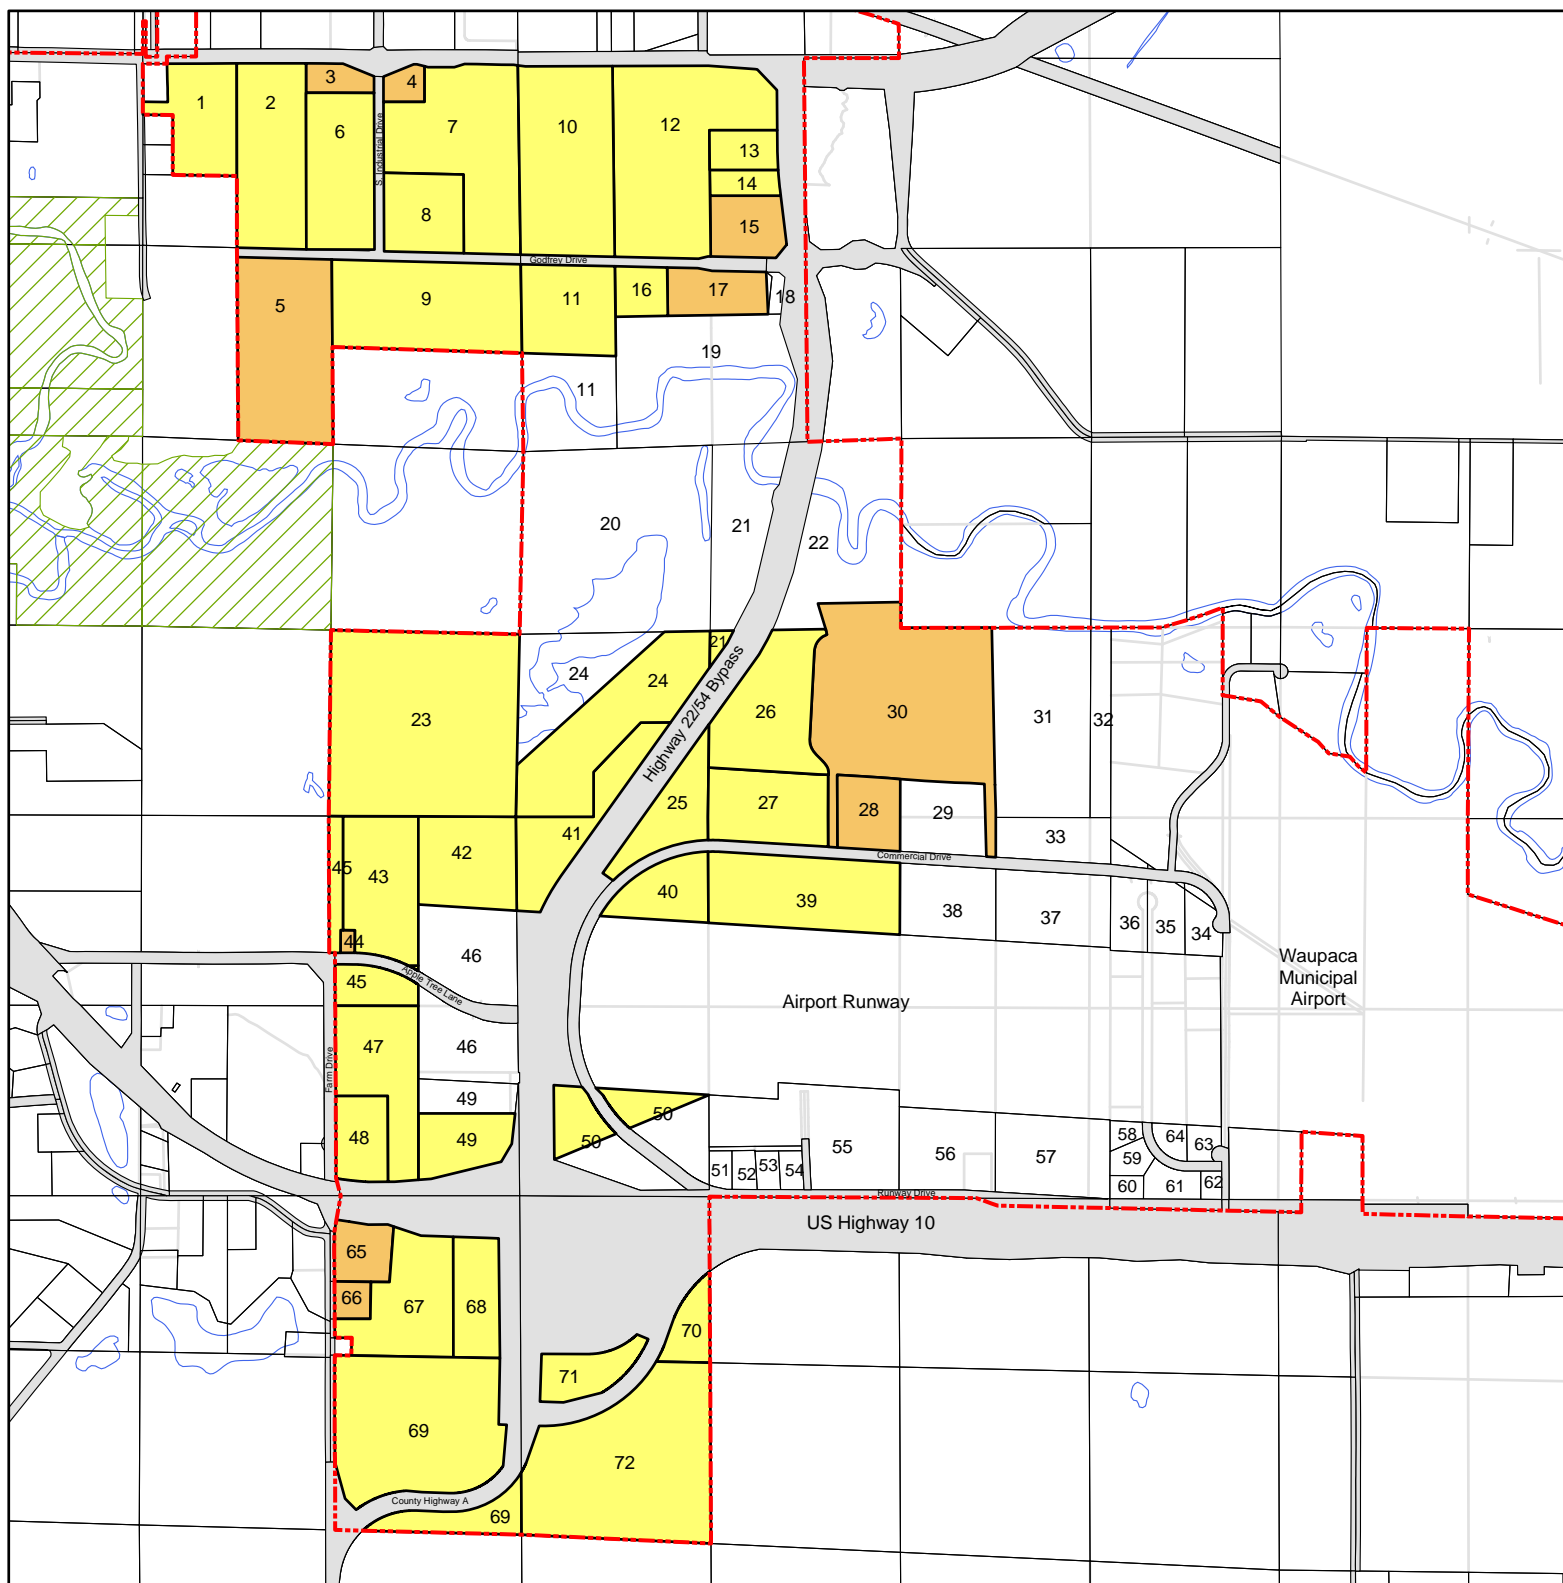

# East Gateway Properties

## Legend

-  Municipal Boundary
-  Developable Land
-  Developed Properties

Note: Sewer and water not available to unhighlighted lots.